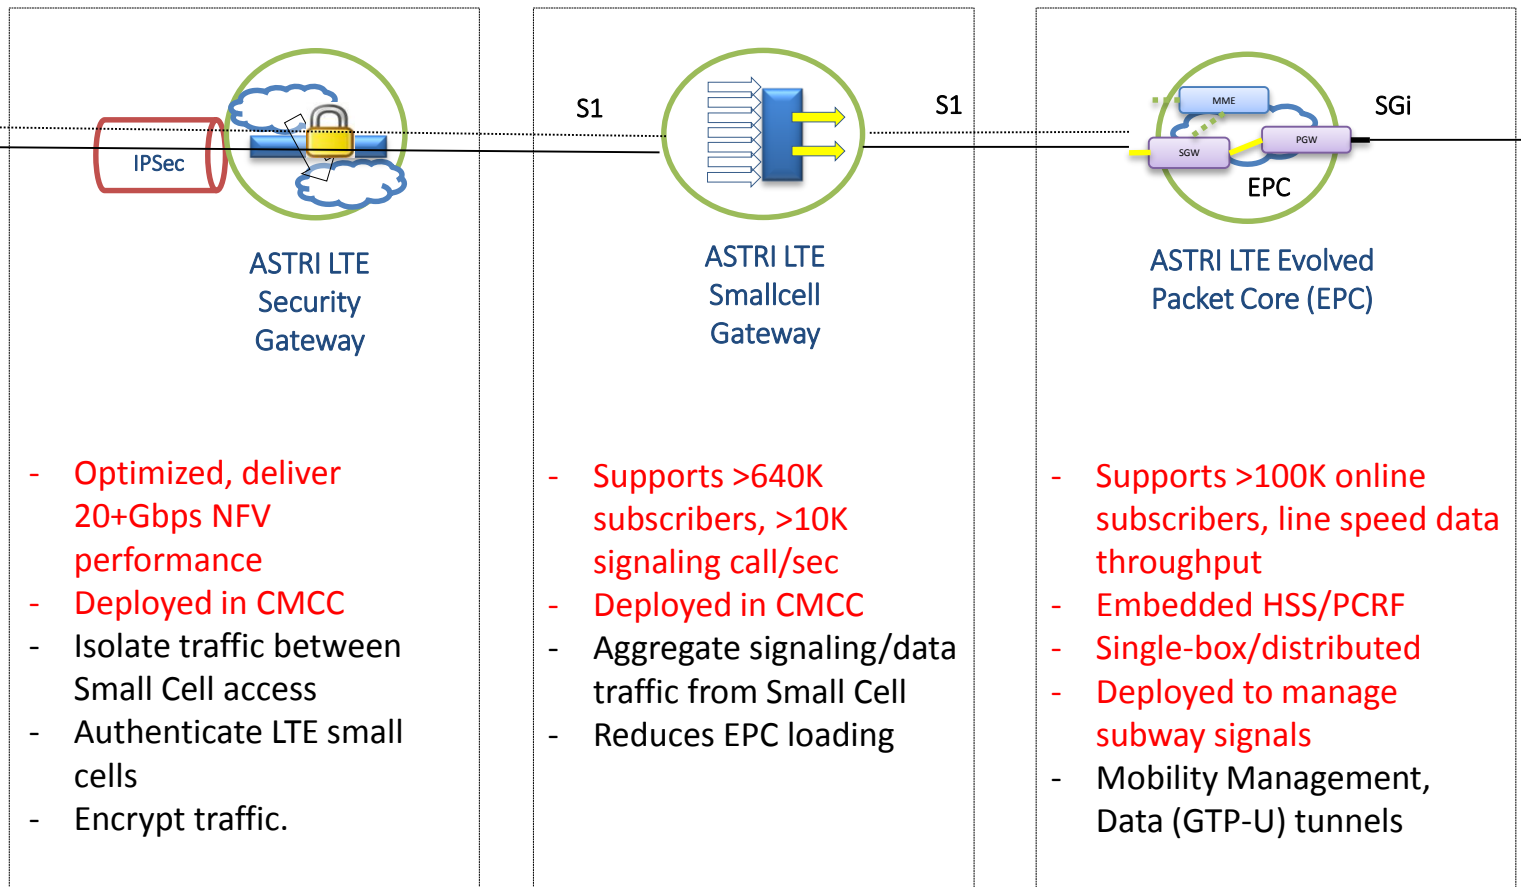

## Virtual Network Functions

Provides LTE Core Network Functions (VNF)

## NFV Platform

Provides Hypervisor, Virtual Switch to VNFs

## Hardware Platform

Intel E5-2600 v3 Series provides latest and greatest features supporting NFV capabilities

X86 Servers (Dell R730)

- ASTRI focus on networking software R&D, license developed technologies to industry for commercial production.
- ASTRI provides LTE end-to-end Core Network Software
- **FastGate** is ASTRI's high performance and field-proven Network Processing Software Technologies
- ASTRI NFV supports: **WindRiver Titanium Cloud, (Gold member of Titanium Cloud), and Intel ONP**

# Integrated NFV @ China Nobile's Platform

GW: Gateway

VNF: Virtual Network Function

VM: Virtual Machine