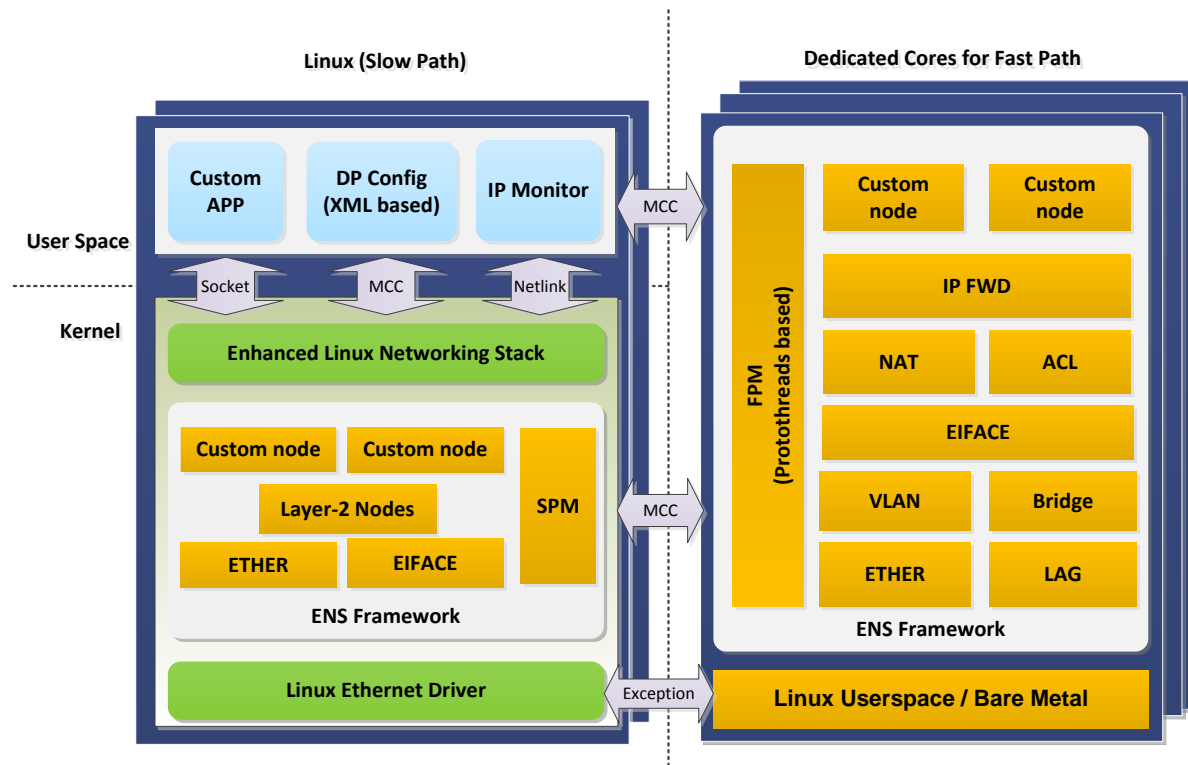

## Hardware Platform

Intel E5-2600 v3 Series provides latest and greatest features supporting NFV capabilities

X86 Servers (Dell R730)

- ASTRI focus on networking software R&D, license developed technologies to industry for commercial production.
- ASTRI provides LTE end-to-end Core Network Software
- **FastGate** is ASTRI's high performance and field-proven Network Processing Software Technologies
- ASTRI NFV supports: **WindRiver Titanium Cloud, (Gold member of Titanium Cloud), and Intel ONP**

# Integrated NFV @ China Nobile's Platform

GW: Gateway

VNF: Virtual Network Function

VM: Virtual Machine

# FastGate – ASTRI Multi-Core Network Processing Software

## ASTRI's **FastGate** Key Features:

- ❑ Deliver line-speed performance (20-40+Gbps on NFV, depends on config)
- ❑ Programmable (wrapped API instead of native API)
- ❑ Optimized for Intel DPDK, and virtualization
- ❑ Foundations for building performance demanding VNF
- ❑ Applications: building LTE EPC, Software Gateway