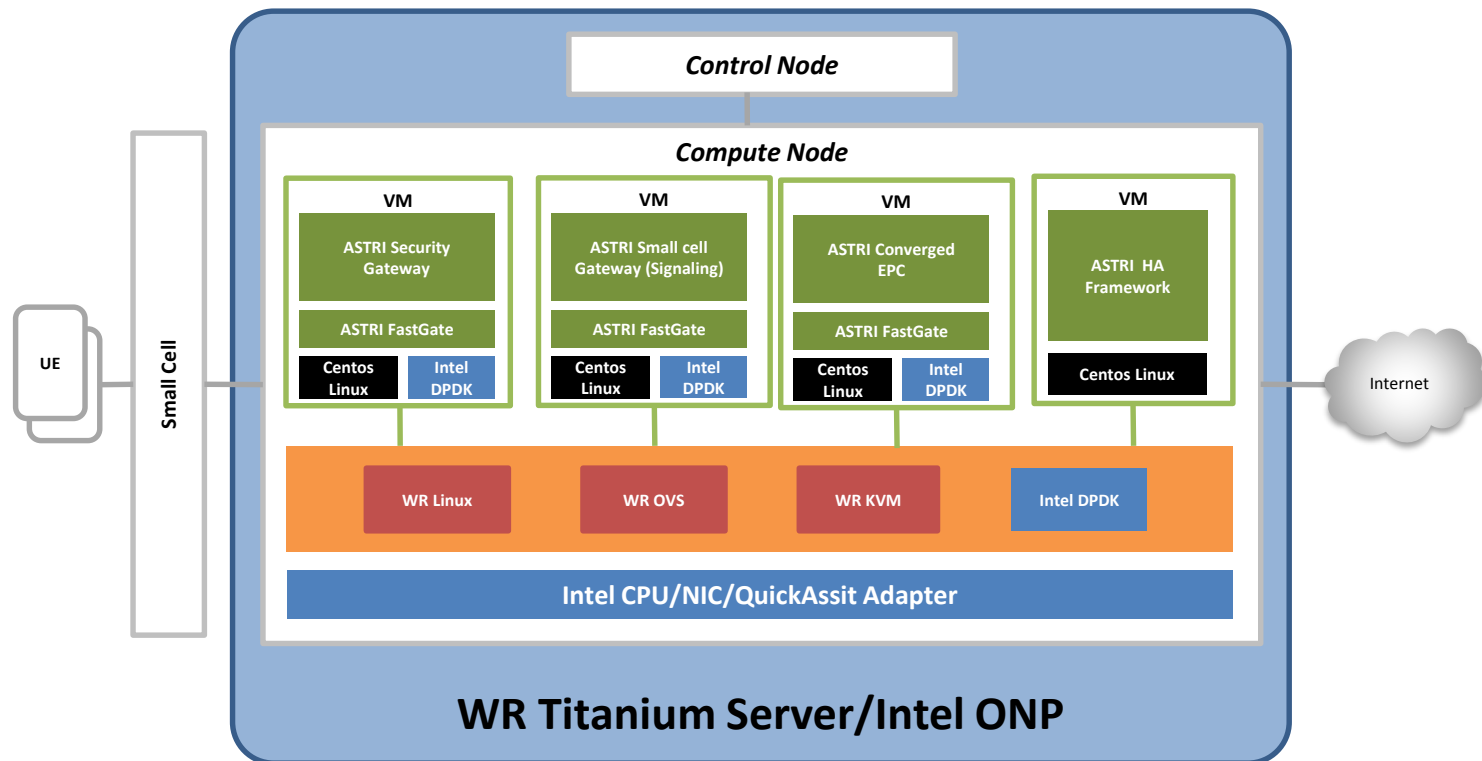

ASTRI Mobile Core Network NFV Architecture

Highlights

- ☐ Industry-standard, high-volume servers, switches, and storage platform
- ☐ Deliver Stable Performance
- ☐ Orchestration – smooth operations to provision resources according to requirements
- ☐ Inter-operability (of NFV platform with VNFs)

ASTRI is the **first** to provide carrier-grade VNFs for [LTE SeGW](#) and [LTE Small Cell GW](#).