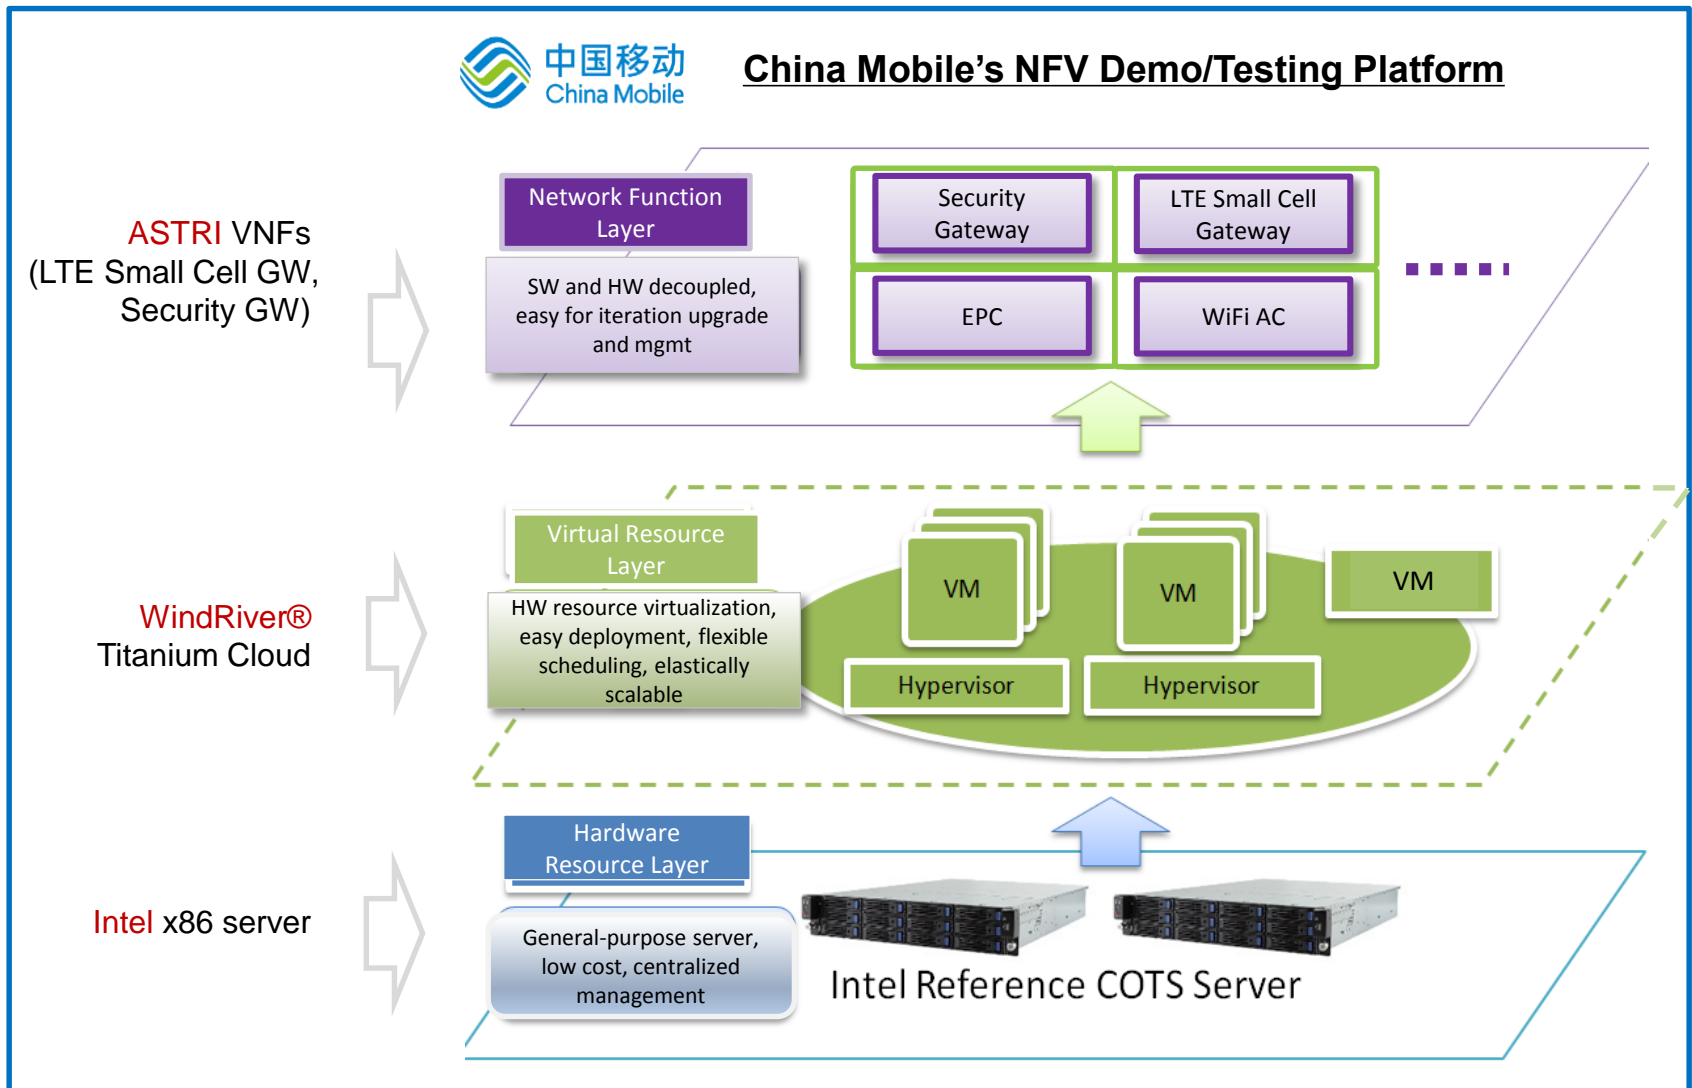

## Virtual Network Functions

Provides LTE Core Network Functions (VNF)

## NFV Platform

Provides Hypervisor, Virtual Switch to VNFs

## Hardware Platform

Intel E5-2600 v3 Series provides latest and greatest features supporting NFV capabilities

X86 Servers (Dell R730)

- ASTRI focus on networking software R&D, license developed technologies to industry for commercial production.
- ASTRI provides LTE end-to-end Core Network Software
- **FastGate** is ASTRI's high performance and field-proven Network Processing Software Technologies
- ASTRI NFV supports: **WindRiver Titanium Cloud, (Gold member of Titanium Cloud), and Intel ONP**

# Integrated NFV @ China Nobile's Platform

GW: Gateway

VNF: Virtual Network Function

VM: Virtual Machine